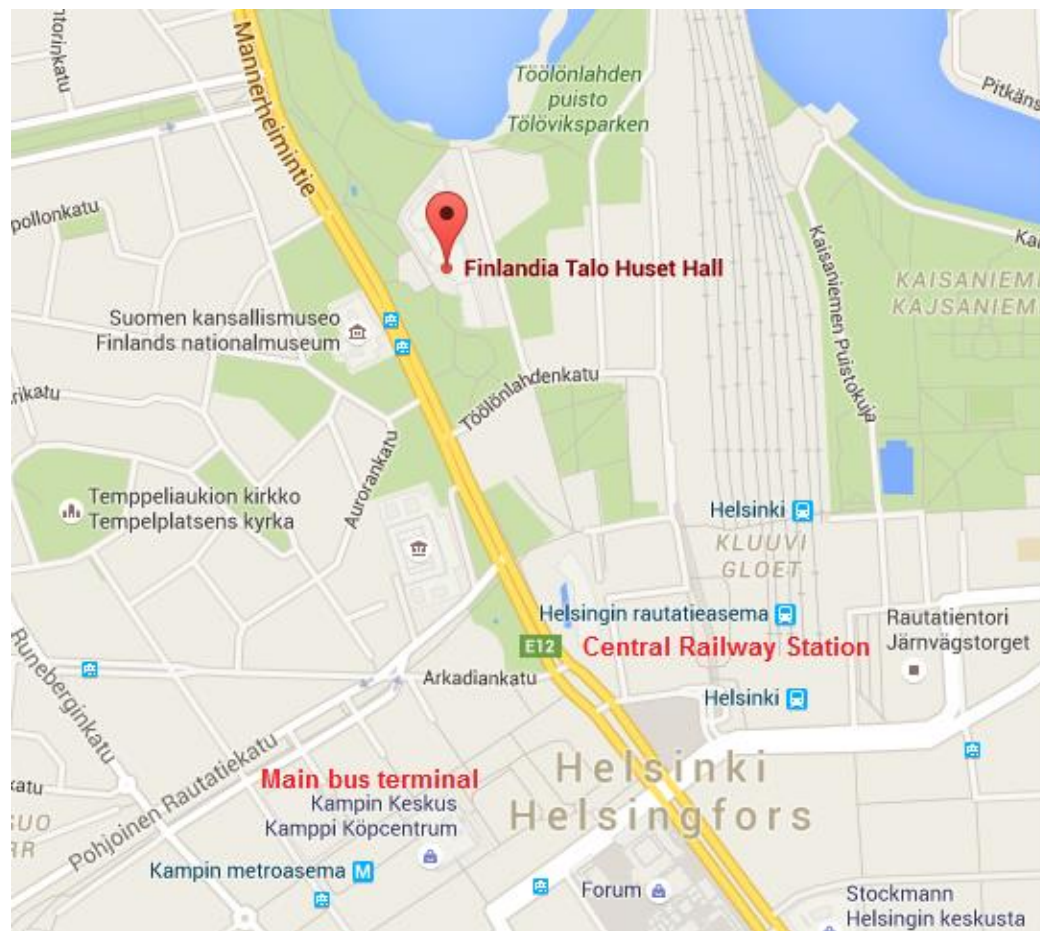

HOTEL RECOMMENDATIONS

If you choose to stay in Helsinki overnight, here are some recommendations for hotels close to the conference venue. Participants cover their own expenses.

SOKOS HOTEL VAAKUNA

Asema-aukio 2

00100 Helsinki

Tel. + 358 20 1234 610

www.sokoshotels.fi/en/helsinki/sokos-hotel-vaakuna

SCANDIC PARK

Mannerheimintie 46

00260 Helsinki

Tel. + 358 9 473 71

www.scandichotels.com/Hotels/Finland/Helsinki/Scandic-Park-Helsinki/

SCANDIC SIMONKENTTÄ

Simonkatu 9

00100 Helsinki

Tel. + 358 9 683 80

www.scandichotels.com/Hotels/Finland/Helsinki/Scandic-Simonkentta/

CONTACT DETAILS

If you have any further questions, please contact:

Senior Advisor Mirella Nordblad

mirella.nordblad@karvi.fi

Tel. +358 29 533 5541

Finnish Education Evaluation Centre (FINEEC)

P.O. Box (Mannerheiminaukio 1A)

FI-00101 Helsinki

www.karvi.fi/en

Map: © Google 2016